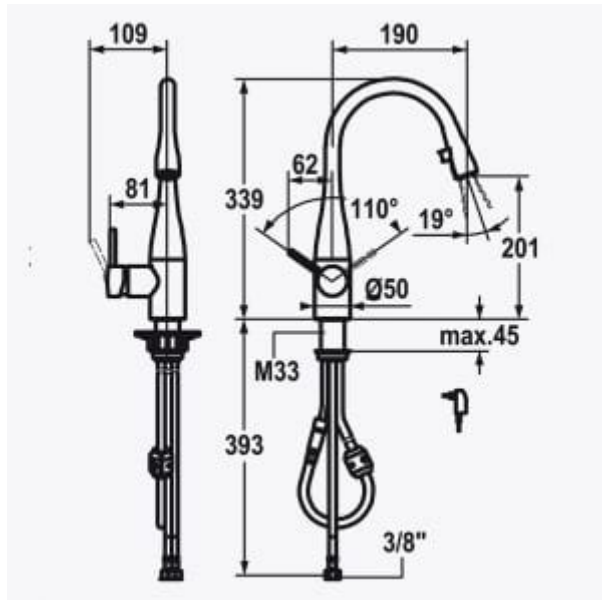

EVE Pull-Out Nozzle without LEDShine, Side Lever | 115.0307.892

FAMILY: **Taps** | RANGE: **EVE** | FINISH: **Chrome**

TECHNICAL DATA

Finish **Chrome**

Tap Height(mm) **339**

Spout Reach(mm) **190**