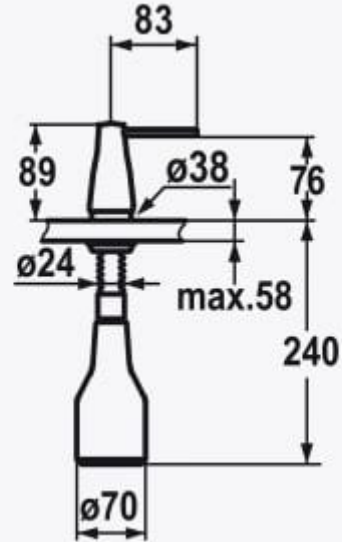

EVE Soap Dispenser | 119.0307.870

FAMILY: Soap Dispensers | RANGE: EVE | FINISH: Chrome

TECHNICAL DATA

Finish **Chrome**

Dims(mm) **n/a**

Filling Capacity 300ml
