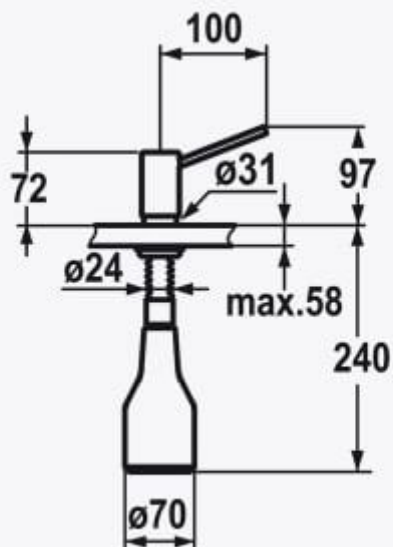

INOX Soap Dispenser | 119.0310.326

FAMILY: Soap Dispensers | RANGE: INOX | FINISH: Stainless Steel

TECHNICAL DATA

Finish **Stainless Steel**

Dims(mm) **n/a**

Filling Capacity 300ml
