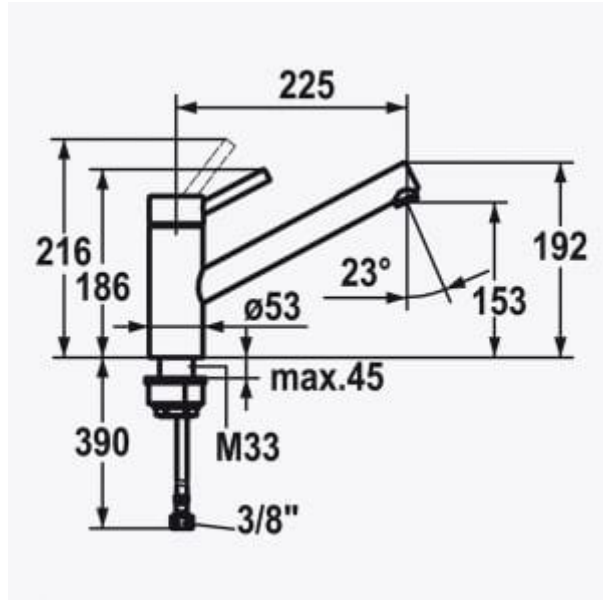

INOX Swivel Spout, Top Lever | 115.0315.697

FAMILY: **Taps** | RANGE: **INOX** | FINISH: **Stainless Steel**

TECHNICAL DATA

Finish **Stainless Steel**

Tap Height(mm) **216**

Spout Reach(mm) **225**
