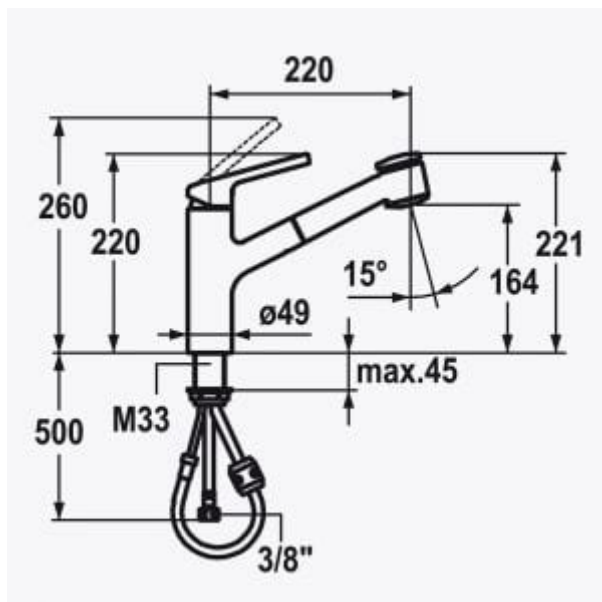

LUNA-E Pull-Out Spray, Top Lever | 115.0457.309

FAMILY: **Taps** | RANGE: **LUNA-E** | FINISH: **Chrome**

TECHNICAL DATA

Finish **Chrome**

Tap Height(mm) **260**

Spout Reach(mm) **220**
