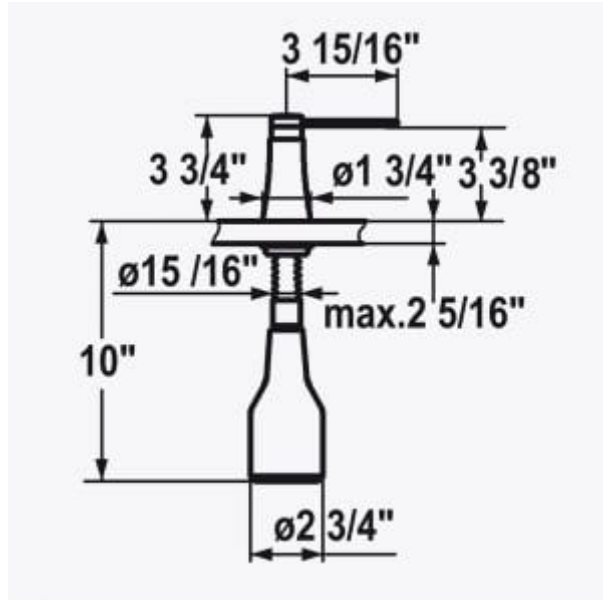

ZOE Soap Dispenser | 119.0308.352

FAMILY: Soap Dispensers | RANGE: ZOE | FINISH: Decor Steel

TECHNICAL DATA

Finish **Decor Steel**

Dims(mm) **n/a**

Filling Capacity 350ml
